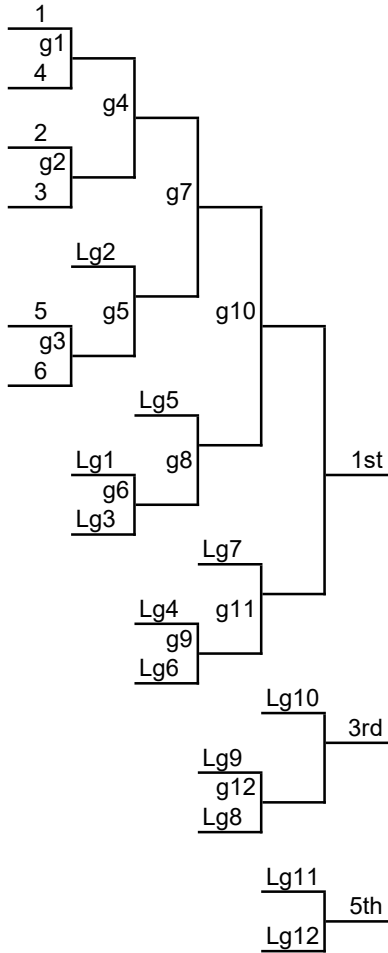

6-Team Division -- alternate

wk1 wk1 wk2 wk2 wk3
6:00 7:30 6:00 7:30 6:30

Game #	Date	Time	Home	Away	Field
M401	week 1	6:00 PM	x1	x4	f-1
M402	week 1	6:00 PM	x2	x3	f-1
M403	week 1	6:00 PM	x5	x6	f-2
M404	week 1	7:30 PM	W-M401	W-M402	f-1
M405	week 1	7:30 PM	W-M403	L-M402	f-2
M406	week 1	7:30 PM	L-M401	L-M403	f-1
M407	week 2	6:00 PM	W-M404	W-M405	f-1
M408	week 2	6:00 PM	L-M405	W-M406	f-1
M409	week 2	6:00 PM	L-M404	L-M406	f-2
M410	week 2	7:30 PM	W-M408	W-M407	f-1
M411	week 2	7:30 PM	L-M407	W-M409	f-2
M412	week 2	7:30 PM	L-M409	L-M408	f-1
M413	week 3	6:30 PM	W-M410	W-M411	f-1
M414	week 3	6:30 PM	L-M410	W-M412	f-1
M415	week 3	6:30 PM	L-M411	L-M412	f-2