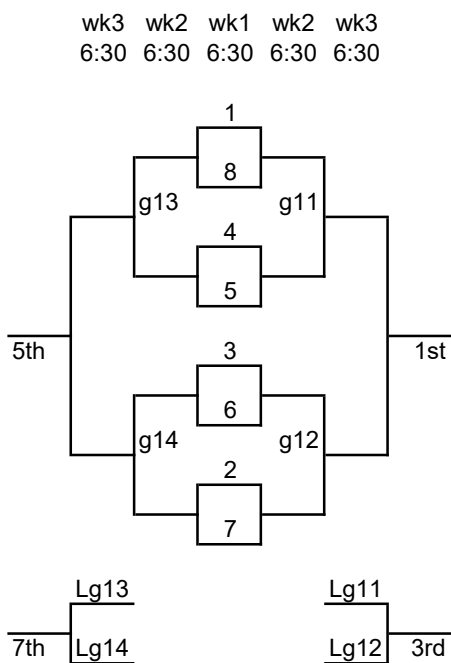

Playoff Formats

8-Team Divisions

Game #	Date	Time	Home	Away	Field
M100					
M101	week 1	6:30 PM	x1	x8	f-1
M102	week 1	6:30 PM	x4	x5	f-1
M103	week 1	6:30 PM	x3	x6	f-2
M104	week 1	6:30 PM	x2	x7	f-2
M111	week 2	6:30 PM	W-M101	W-M102	f-1
M112	week 2	6:30 PM	W-M103	W-M104	f-1
M113	week 2	6:30 PM	L-M101	L-M102	f-2
M114	week 2	6:30 PM	L-M103	L-M104	f-2
M121	week 3	6:30 PM	W-M111	W-M112	f-1
M122	week 3	6:30 PM	L-M111	L-M112	f-1
M123	week 3	6:30 PM	W-M113	W-M114	f-2
M124	week 3	6:30 PM	L-M113	L-M114	f-2

10-Team Divisions

Game #	Date	Time	Home	Away	Field
M100					
M111	week 2	6:00 PM	x8	x9	f-1
M112	week 2	6:00 PM	x7	x10	f-1
M113	week 2	7:30 PM	x1	W-M111	f-1
M114	week 2	7:30 PM	x2	W-M112	f-1
M115	week 2	6:30 PM	x4	x5	f-2
M116	week 2	6:30 PM	x3	x6	f-2
M121	week 3	6:00 PM	W-M113	W-M115	f-1
M122	week 3	6:00 PM	W-M114	W-M116	f-1
M123	week 3	7:30 PM	W-M121	W-M122	f-1
M124	week 3	7:30 PM	L-M121	L-M122	f-1
M125	week 3	6:00 PM	L-M111	L-M115	f-2
M126	week 3	6:00 PM	L-M112	L-M116	f-2
M127	week 3	7:30 PM	W-M125	W-M126	f-2
M128	week 3	7:30 PM	L-M125	L-M126	f-2
M129	week 3	6:30 PM	L-M113	L-M114	f-3

Week 1 is extra week of league play

10-Team Division -- alternate

wk2 6:30 wk1 6:30 wk2 6:30

Game #	Date	Time	Home	Away	Field
M100					
M111	week 2	6:00 PM	x4	x5	f-1
M112	week 2	6:00 PM	x3	x6	f-1
M113	week 2	7:30 PM	x1	W-M111	f-1
M114	week 2	7:30 PM	x2	W-M112	f-1
M115	week 2	6:30 PM	x7	x10	f-2
M116	week 2	6:30 PM	x8	x9	f-2
M121	week 3	6:30 PM	W-M113	W-M114	f-1
M122	week 3	6:30 PM	L-M113	L-M114	f-1
M123	week 3	6:30 PM	L-M111	L-M112	f-2
M124	week 3	6:30 PM	W-M115	W-M116	f-3
M125	week 3	6:30 PM	L-M115	L-M116	f-3