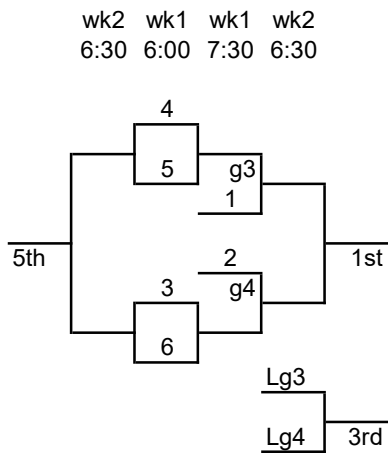

10-Team Division -- alternate

wk2 6:30   wk1 6:30   wk2 6:30