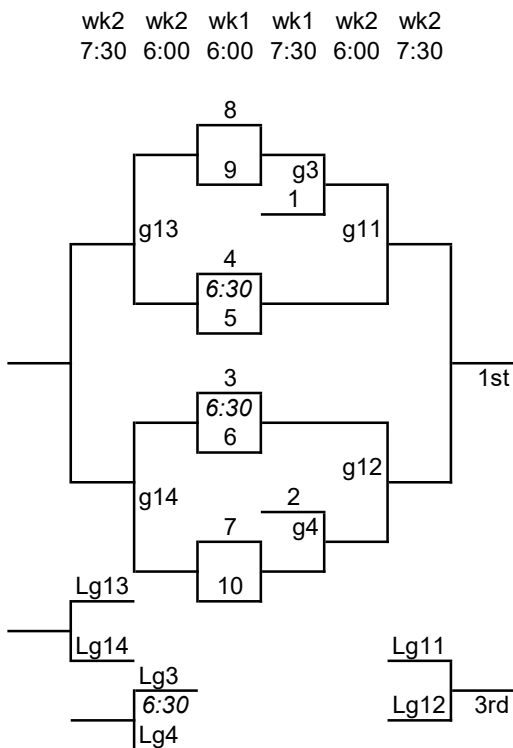

Playoff Formats

8-Team Divisions

Game #	Date	Time	Home	Away	Field
M100					
M101	week 1	6:30 PM	x1	x8	f-1
M102	week 1	6:30 PM	x4	x5	f-1
M103	week 1	6:30 PM	x3	x6	f-2
M104	week 1	6:30 PM	x2	x7	f-2
M111	week 2	6:30 PM	W-M101	W-M102	f-1
M112	week 2	6:30 PM	W-M103	W-M104	f-1
M113	week 2	6:30 PM	L-M101	L-M102	f-2
M114	week 2	6:30 PM	L-M103	L-M104	f-2
M121	week 3	6:30 PM	W-M111	W-M112	f-1
M122	week 3	6:30 PM	L-M111	L-M112	f-1
M123	week 3	6:30 PM	W-M113	W-M114	f-2
M124	week 3	6:30 PM	L-M113	L-M114	f-2

10-Team Divisions

Game #	Date	Time	Home	Away	Field
M100					
M111	week 2	6:00 PM	x8	x9	f-1
M112	week 2	6:00 PM	x7	x10	f-1
M113	week 2	7:30 PM	x1	W-M111	f-1
M114	week 2	7:30 PM	x2	W-M112	f-1
M115	week 2	6:30 PM	x4	x5	f-2
M116	week 2	6:30 PM	x3	x6	f-2
M121	week 3	6:00 PM	W-M113	W-M115	f-1
M122	week 3	6:00 PM	W-M114	W-M116	f-1
M123	week 3	7:30 PM	W-M121	W-M122	f-1
M124	week 3	7:30 PM	L-M121	L-M122	f-1
M125	week 3	6:00 PM	L-M111	L-M115	f-2
M126	week 3	6:00 PM	L-M112	L-M116	f-2
M127	week 3	7:30 PM	W-M125	W-M126	f-2
M128	week 3	7:30 PM	L-M125	L-M126	f-2
M129	week 3	6:30 PM	L-M113	L-M114	f-3

Week 1 is extra week of league play

10-Team Division -- alternate

wk2 6:30 wk1 6:30 wk2 6:30

Game #	Date	Time	Home	Away	Field
M100					
M111	week 2	6:00 PM	x4	x5	f-1
M112	week 2	6:00 PM	x3	x6	f-1
M113	week 2	7:30 PM	x1	W-M111	f-1
M114	week 2	7:30 PM	x2	W-M112	f-1
M115	week 2	6:30 PM	x7	x10	f-2
M116	week 2	6:30 PM	x8	x9	f-2
M121	week 3	6:30 PM	W-M113	W-M114	f-1
M122	week 3	6:30 PM	L-M113	L-M114	f-1
M123	week 3	6:30 PM	L-M111	L-M112	f-2
M124	week 3	6:30 PM	W-M115	W-M116	f-3
M125	week 3	6:30 PM	L-M115	L-M116	f-3