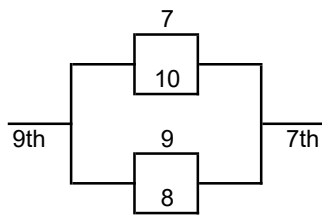

Playoff Formats

8-Team Divisions

Game #	Date	Time	Home	Away	Field
M100					
M101	week 1	6:30 PM	x1	x8	f-1
M102	week 1	6:30 PM	x4	x5	f-1
M103	week 1	6:30 PM	x3	x6	f-2
M104	week 1	6:30 PM	x2	x7	f-2
M111	week 2	6:30 PM	W-M101	W-M102	f-1
M112	week 2	6:30 PM	W-M103	W-M104	f-1
M113	week 2	6:30 PM	L-M101	L-M102	f-2
M114	week 2	6:30 PM	L-M103	L-M104	f-2
M121	week 3	6:30 PM	W-M111	W-M112	f-1
M122	week 3	6:30 PM	L-M111	L-M112	f-1
M123	week 3	6:30 PM	W-M113	W-M114	f-2
M124	week 3	6:30 PM	L-M113	L-M114	f-2

10-Team Divisions

Game #	Date	Time	Home	Away	Field
M100					
M111	week 2	6:00 PM	x8	x9	f-1
M112	week 2	6:00 PM	x7	x10	f-1
M113	week 2	7:30 PM	x1	W-M111	f-1
M114	week 2	7:30 PM	x2	W-M112	f-1
M115	week 2	6:30 PM	x4	x5	f-2
M116	week 2	6:30 PM	x3	x6	f-2
M121	week 3	6:00 PM	W-M113	W-M115	f-1
M122	week 3	6:00 PM	W-M114	W-M116	f-1
M123	week 3	7:30 PM	W-M121	W-M122	f-1
M124	week 3	7:30 PM	L-M121	L-M122	f-1
M125	week 3	6:00 PM	L-M111	L-M115	f-2
M126	week 3	6:00 PM	L-M112	L-M116	f-2
M127	week 3	7:30 PM	W-M125	W-M126	f-2
M128	week 3	7:30 PM	L-M125	L-M126	f-2
M129	week 3	6:30 PM	L-M113	L-M114	f-3

Week 1 is extra week of league play

10-Team Division -- alternate

wk2 6:30 wk1 6:30 wk2 6:30

Game #	Date	Time	Home	Away	Field
M100					
M111	week 2	6:00 PM	x4	x5	f-1
M112	week 2	6:00 PM	x3	x6	f-1
M113	week 2	7:30 PM	x1	W-M111	f-1
M114	week 2	7:30 PM	x2	W-M112	f-1
M115	week 2	6:30 PM	x7	x10	f-2
M116	week 2	6:30 PM	x8	x9	f-2
M121	week 3	6:30 PM	W-M113	W-M114	f-1
M122	week 3	6:30 PM	L-M113	L-M114	f-1
M123	week 3	6:30 PM	L-M111	L-M112	f-2
M124	week 3	6:30 PM	W-M115	W-M116	f-3
M125	week 3	6:30 PM	L-M115	L-M116	f-3